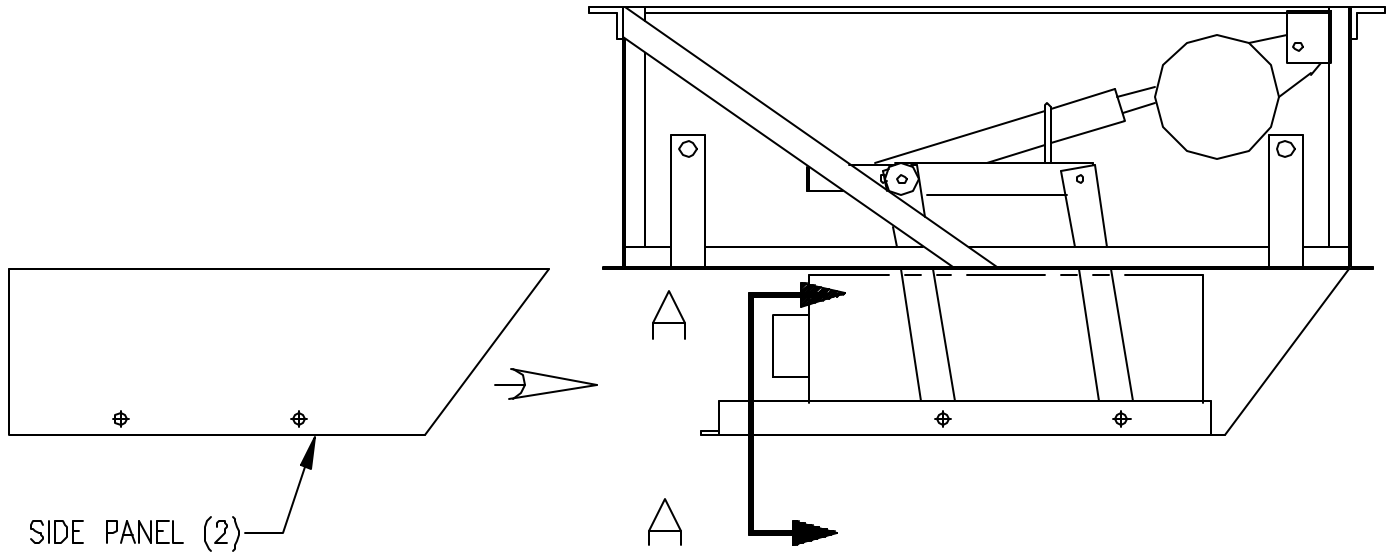

LCD-1 SIDE PANEL INSTALLATION

SECTION VIEW A-A

© COPYRIGHT		SVS INC.	
DRAWN BY:	W.S.	MODEL	
CHECKED BY:		LCD-1	
DESIGNED BY:	SVS	DRAWING NO	DESCRIPTION
CAGE CODE:		LCDSIDE	
PHONE	850-522-4747	SERIAL NO.	RELEASE DATE rev 1
			12-99