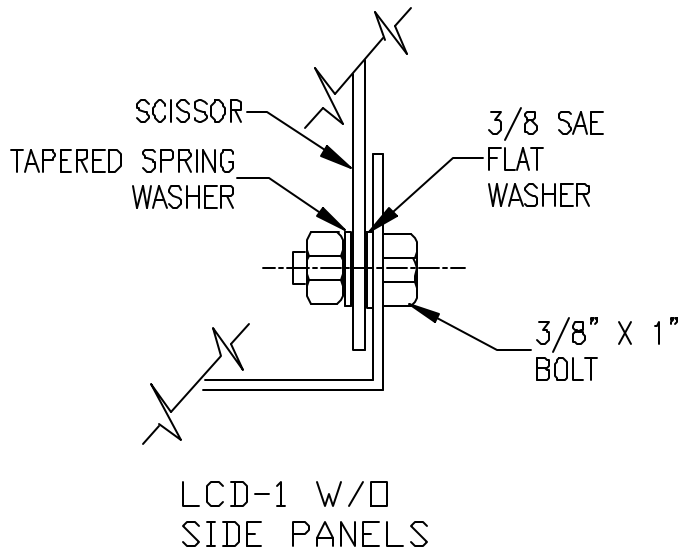

LCD-1 SIDE PANEL INSTALLATION

SECTION VIEW A-A

© COPYRIGHT		SVS INC.	
DRAWN BY:	W.S.	MODEL	
CHECKED BY:		LCD-1	
DESIGNED BY:	SVS	DRAWING NO	DESCRIPTION
CAGE CODE:		LCDSIDE	
PHONE	850-522-4747	SERIAL NO.	RELEASE DATE rev 1
			12-99