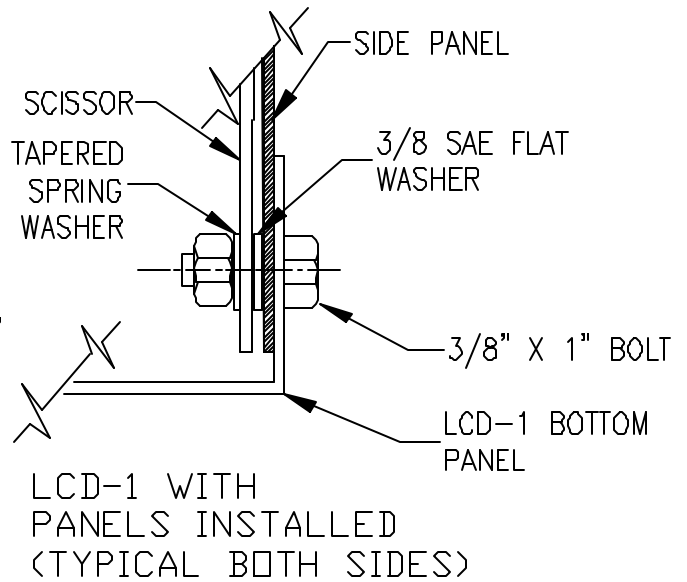

LCD-1 SIDE PANEL INSTALLATION

SECTION VIEW A-A

© COPYRIGHT		SVS INC.	
DRAWN BY:	W.S.	MODEL	
CHECKED BY:		LCD-1	
DESIGNED BY:	SVS	DRAWING NO	DESCRIPTION
CAGE CODE:		LCDSIDE	
PHONE	850-522-4747	SERIAL NO.	RELEASE DATE rev 1
			12-99