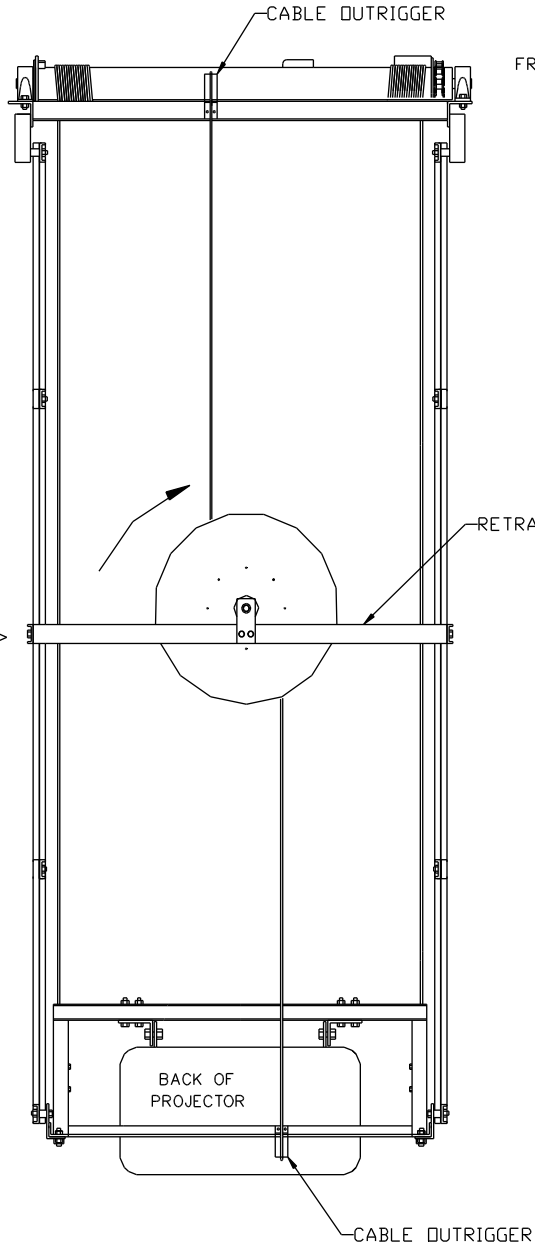

SVS ACCESSORY #7 CABLE RETRACTOR

VIEW FROM BACK OF PROJECTOR LIFT

VIEW - A
(ENLARGED TO SHOW DETAIL)

VIEW - A →

© COPYRIGHT			SVS INC.	
DRAWN BY:	D.L.	3-92	PROJECT CABLE RETRACTOR	
CHECKED BY:	C.H.	3-92		
DESIGNED BY:	SVS	3-92	DRAWING NO.	DESCRIPTION
CAGE CODE:	OKPR7	2-89	RETRACTOR	CABLE INSTALL
PHONE:	850-522-4747		SERIAL NO.	RELEASE DATE
			1300 AND UP	6/12/06