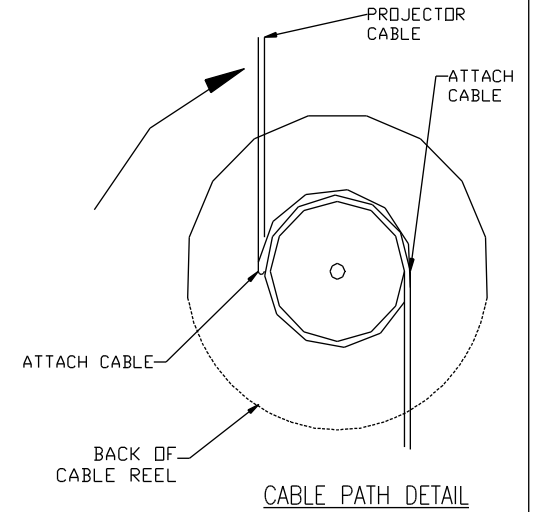

SVS ACCESSORY #7 CABLE RETRACTOR

VIEW FROM BACK OF PROJECTOR LIFT

VIEW - A
(ENLARGED TO SHOW DETAIL)

VIEW - A →

© COPYRIGHT			SVS INC.	
DRAWN BY:	D.L.	3-92	PROJECT CABLE RETRACTOR	
CHECKED BY:	C.H.	3-92		
DESIGNED BY:	SVS	3-92	DRAWING NO.	DESCRIPTION
CAGE CODE:	OKPR7	2-89	RETRACTOR	CABLE INSTALL
PHONE:	850-522-4747		SERIAL NO.	RELEASE DATE
			1300 AND UP	6/12/06