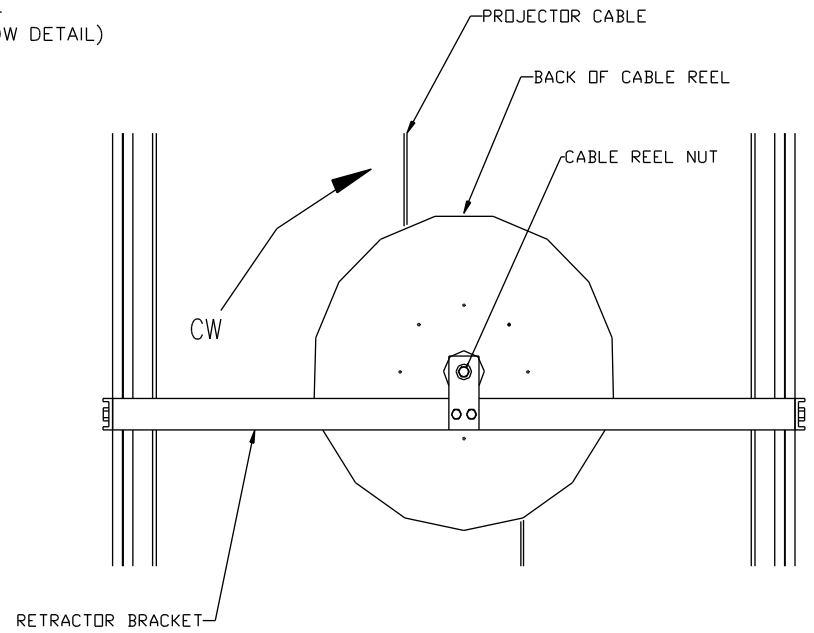

SVS ACCESSORY #7 CABLE RETRACTOR

VIEW FROM BACK OF PROJECTOR LIFT

VIEW - A
(ENLARGED TO SHOW DETAIL)

VIEW - A →

© COPYRIGHT			SVS INC.	
DRAWN BY:	D.L.	3-92	PROJECT CABLE RETRACTOR	
CHECKED BY:	C.H.	3-92		
DESIGNED BY:	SVS	3-92	DRAWING NO.	DESCRIPTION
CAGE CODE:	OKPR7	2-89	RETRACTOR	CABLE INSTALL
PHONE:	850-522-4747		SERIAL NO.	RELEASE DATE
			1300 AND UP	6/12/06