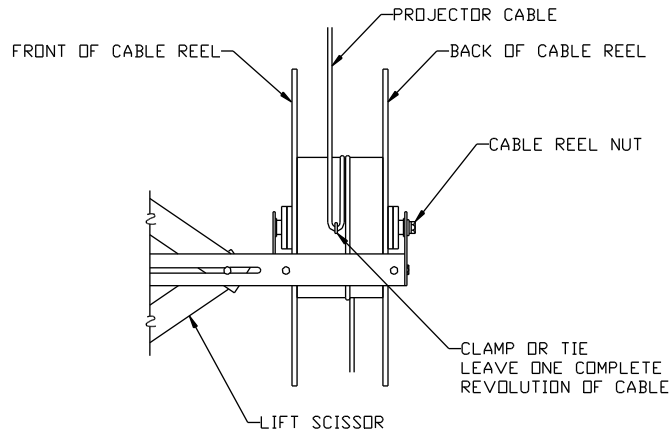

SVS ACCESSORY #7 CABLE RETRACTOR

VIEW FROM BACK OF PROJECTOR LIFT

VIEW - A
(ENLARGED TO SHOW DETAIL)

VIEW - A →

© COPYRIGHT			SVS INC.	
DRAWN BY:	D.L.	3-92	PROJECT CABLE RETRACTOR	
CHECKED BY:	C.H.	3-92		
DESIGNED BY:	SVS	3-92	DRAWING NO.	DESCRIPTION
CAGE CODE:	OKPR7	2-89	RETRACTOR	CABLE INSTALL
PHONE:	850-522-4747		SERIAL NO.	RELEASE DATE
			1300 AND UP	6/12/06