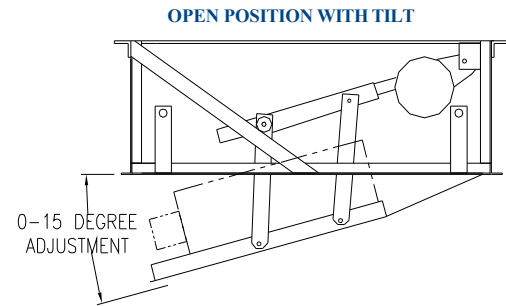

SPECIFICATIONS

Lift Capacity	50 lbs [22.7 kg]
Lowering Distance	8" [203.2 mm] with 15° adjustable downward tilt
Maximum projector size (W x D x H)	Upright: 18" x 8-3/4" x 22" [457 mm x 222 mm x 559 mm] Inverted: 17" x 8-3.4" x 22" [431mm x 222 mm x 559 mm] <i>Note: Depth of projector must include lens and cable connections</i>
Maximum ceiling clearance	11-3/4" [298 mm]
Ceiling opening dimensions (W x D)	Using SVS Trim Ring: 23-3/8" x 35.5" [594 mm x 902mm] Using Existing Trim Ring: 22.88" x 35" [581 mm x 889 mm]
Overall Dimensions (W x D x H)	22.88" x 35.63" x 11-3/4" [581 mm x 905 mm x 298 mm]
Net Weight	75Bs [34 kg]
Shipping Weight	115 lbs [52.1 kg]

Acc. #17 Side Panels -Set of two side panels installed on each side of the projector to conceal it from view.
Note: cannot be used if platform is tilted

Wall Plate Controller- Wall-mounted key switch- to be used With #8 LVA (3 connector LV cable not included).