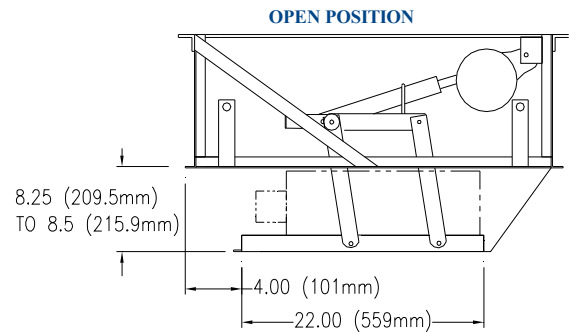

SPECIFICATIONS

Lift Capacity	50 lbs [22.7 kg]
Lowering Distance	8" [203.2 mm] with 15° adjustable downward tilt
Maximum projector size (W x D x H)	Upright: 18" x 8-3/4" x 22" [457 mm x 222 mm x 559 mm] Inverted: 17" x 8-3.4" x 22" [431mm x 222 mm x 559 mm] <i>Note: Depth of projector must include lens and cable connections</i>
Maximum ceiling clearance	11-3/4" [298 mm]
Ceiling opening dimensions (W x D)	Using SVS Trim Ring: 23-3/8" x 35.5" [594 mm x 902mm] Using Existing Trim Ring: 22.88" x 35" [581 mm x 889 mm]
Overall Dimensions (W x D x H)	22.88" x 35.63" x 11-3/4" [581 mm x 905 mm x 298 mm]
Net Weight	75Bs [34 kg]
Shipping Weight	115 lbs [52.1 kg]

STANDARD SPECIFICATIONS

Voltage	110v/60 hz, 220v/50hz* (*220v only available with #18 Low Voltage Adapter)
Current Draw	1.4 amps [110v], .7 amps [220v]
Control Voltage	24VAC with Acc. #18 low voltage adapter (contact closure)
Materials	Steel/Aluminum

RECOMMENDED ACCESSORIES

Acc. #2 Plenum Shroud – Protective Metal cover for lift & projector in air plenum rated ceiling.

Acc. #18 Low Voltage Adapter- converts 110v to 24VAC for easy connection to low voltage controller .

Acc. #17 Side Panels -Set of two side panels installed on each side of the projector to conceal it from view.
Note: cannot be used if platform is tilted

Wall Plate Controller- Wall-mounted key switch- to be used With #8 LVA (3 connector LV cable not included).

Shown: SVS LCD-1S Lift- Projector not supplied