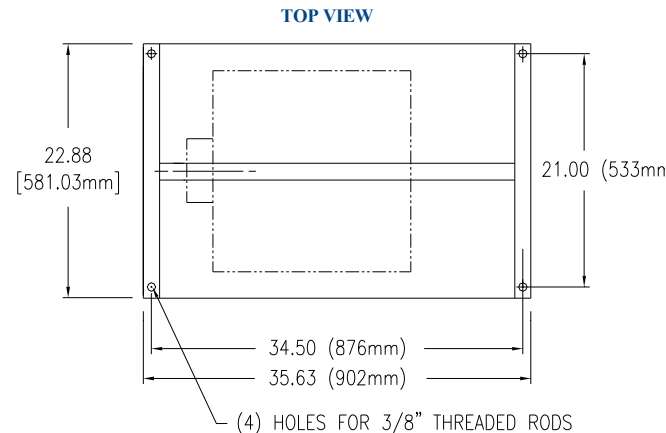

SPECIFICATIONS

Lift Capacity	50 lbs [22.7 kg]
Lowering Distance	8" [203.2 mm] with 15° adjustable downward tilt
Maximum projector size (W x D x H)	Upright: 18" x 8-3/4" x 22" [457 mm x 222 mm x 559 mm] Inverted: 17" x 8-3.4" x 22" [431mm x 222 mm x 559 mm] <i>Note: Depth of projector must include lens and cable connections</i>
Maximum ceiling clearance	11-3/4" [298 mm]
Ceiling opening dimensions (W x D)	Using SVS Trim Ring: 23-3/8" x 35.5" [594 mm x 902mm] Using Existing Trim Ring: 22.88" x 35" [581 mm x 889 mm]
Overall Dimensions (W x D x H)	22.88" x 35.63" x 11-3/4" [581 mm x 905 mm x 298 mm]
Net Weight	75Bs [34 kg]
Shipping Weight	115 lbs [52.1 kg]

STANDARD SPECIFICATIONS

Voltage	110v/60 hz, 220v/50hz* (*220v only available with #18 Low Voltage Adapter)
Current Draw	1.4 amps [110v], .7 amps [220v]
Control Voltage	24VAC with Acc. #18 low voltage adapter (contact closure)
Materials	Steel/Aluminum

RECOMMENDED ACCESSORIES

Acc. #2 Plenum Shroud – Protective Metal cover for lift & projector in air plenum rated ceiling.

Acc. #18 Low Voltage Adapter- converts 110v to 24VAC for easy connection to low voltage controller .

Acc. #17 Side Panels -Set of two side panels installed on each side of the projector to conceal it from view.
Note: cannot be used if platform is tilted

Wall Plate Controller- Wall-mounted key switch- to be used With #8 LVA (3 connector LV cable not included).

Shown: SVS LCD-1S Lift- Projector not supplied