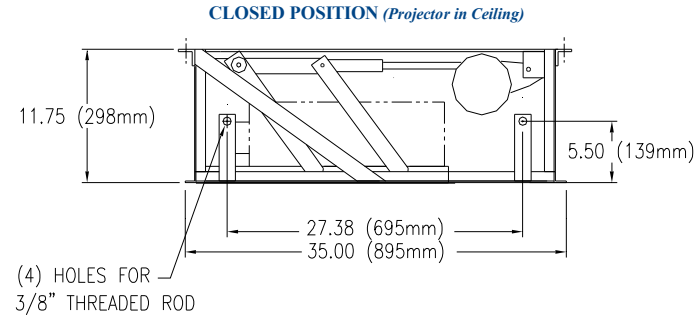

SPECIFICATIONS

Lift Capacity	50 lbs [22.7 kg]
Lowering Distance	8" [203.2 mm] with 15° adjustable downward tilt
Maximum projector size (W x D x H)	Upright: 18" x 8-3/4" x 22" [457 mm x 222 mm x 559 mm] Inverted: 17" x 8-3.4" x 22" [431mm x 222 mm x 559 mm] <i>Note: Depth of projector must include lens and cable connections</i>
Maximum ceiling clearance	11-3/4" [298 mm]
Ceiling opening dimensions (W x D)	Using SVS Trim Ring: 23-3/8" x 35.5" [594 mm x 902mm] Using Existing Trim Ring: 22.88" x 35" [581 mm x 889 mm]
Overall Dimensions (W x D x H)	22.88" x 35.63" x 11-3/4" [581 mm x 905 mm x 298 mm]
Net Weight	75Bs [34 kg]
Shipping Weight	115 lbs [52.1 kg]

STANDARD SPECIFICATIONS

Voltage	110v/60 hz, 220v/50hz* (*220v only available with #18 Low Voltage Adapter)
Current Draw	1.4 amps [110v], .7 amps [220v]
Control Voltage	24VAC with Acc. #18 low voltage adapter (contact closure)
Materials	Steel/Aluminum

RECOMMENDED ACCESSORIES

Acc. #2 Plenum Shroud – Protective Metal cover for lift & projector in air plenum rated ceiling.

Acc. #18 Low Voltage Adapter- converts 110v to 24VAC for easy connection to low voltage controller .

Acc. #17 Side Panels -Set of two side panels installed on each side of the projector to conceal it from view.
Note: cannot be used if platform is tilted

Wall Plate Controller- Wall-mounted key switch- to be used With #8 LVA (3 connector LV cable not included).

Shown: SVS LCD-1S Lift- Projector not supplied