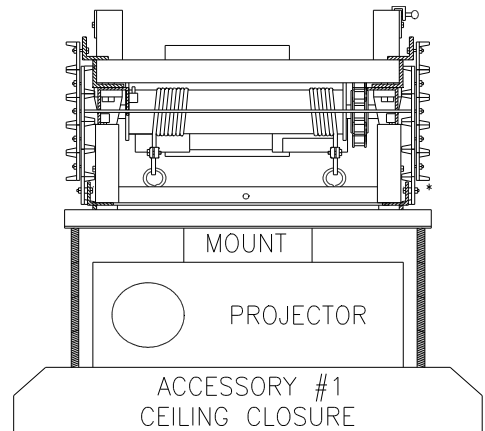

SVS CEILING LIFTS

For small projectors

SVS Mini 4 Series

PRODUCT FEATURES

- Small footprint- Supports small to medium size projectors
- Lowering distances from 3'6" to 6' [1.07 m to 1.83m]
- Lifting Capacity up to 200 lbs [90.75 kg]
- Three positions: Stored, Show (adjustable) & Service
- Includes 24VAC wall plate controller for low voltage control & standard video cable management system.
- Very quiet operation
- Warranty: 5 Year parts, 1 year motor & 90 day factory labor

SPECIFICATIONS

LIFT MODEL	MAXIMUM LOWERING DISTANCE	VERTICAL HEIGHT OF LIFT IN CLOSED POSITION (1) LIFT ONLY	PHYSICAL DIMENSIONS			
			WIDTH	DEPTH	NET WEIGHT	SHIPPING WEIGHT
MINI 4-3	3'6" /1.07 m	12" / 305 mm	18" /457.2 mm	23.5" /596.9 mm	100 lbs /45.36 kg	140 lbs /63.5 kg
MINI 4-5	4'9" /1.45m	15" /381mm			110 lbs /49.90 kg	150 lbs /68 kg
MINI 4-6	6'0" /1.83m	18" /457 mm			120 lbs /54.43 kg	180 lbs /81.64 kg

(1) Vertical height does not include projector, projector mount and ceiling closure. Supporting structure is additional

STANDARD SPECIFICATIONS

Voltage 110v/220V, 60/50hz
Current Draw .3 amps [110v], .15 amps [220v]
Control Voltage 24 VAC (contact closure)
Materials Steel/Aluminum/Nylon