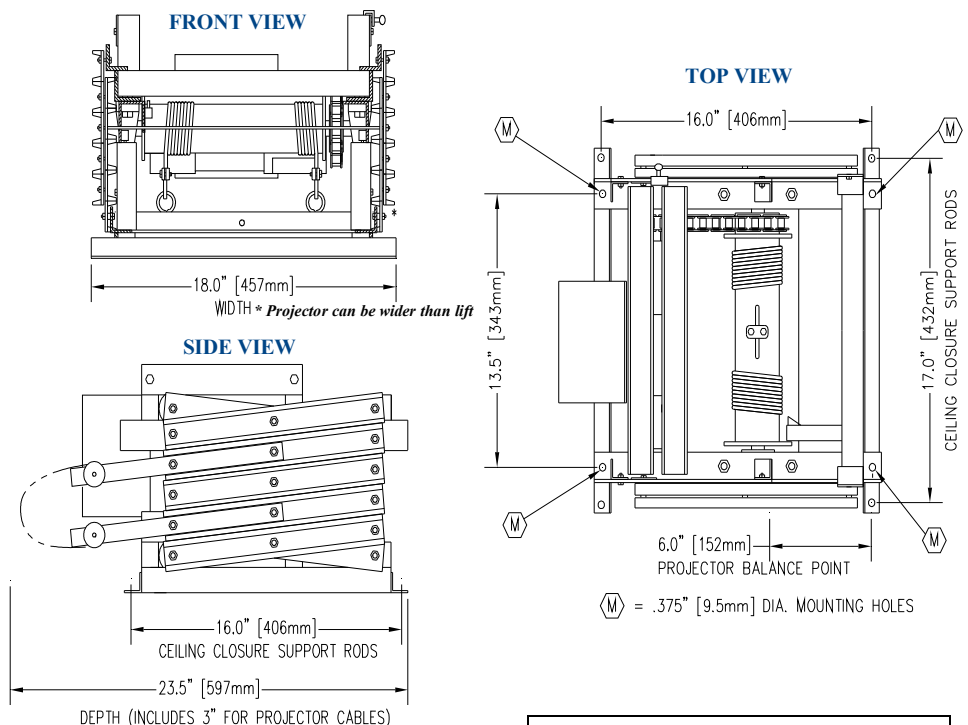

RECOMMENDED ACCESSORIES

#1 Ceiling Closure - Self-aligning closure system complete with ceiling framework. Supplied with 15/16" ceiling trim ring. Designed to accept ceiling tile or dry wall ceiling. Supplied unpainted.

FP1 Ceiling Closure -Fixed mounted flat closure panel-Lipped or Lipless. Supplied with 15/16" ceiling trim ring. Ceiling material attaches to the bottom of the panel or closure may be painted. Supplied unpainted.

#2 Plenum Shroud- Protective Metal cover for lift and projector in air plenum rated ceiling.

#9 Mount - Mounting bracket used to attach the projector to the saddle of the lift in an inverted position (model varies with the projector model).