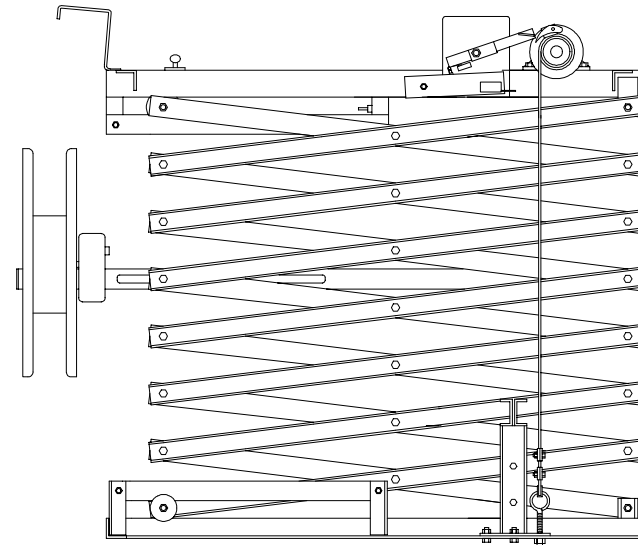

SVS 7EX SERIES PROJECTOR LIFTS

(SVS 7EX-15 SHOWN)

SECTION A-A

INSIDE VIEW (SHOWN IN SHOW POSITION)

FRONT VIEW

* HEIGHT VARIATION:

- 7-15 IS 20.50" [521mm]
- 7-18 IS 22.00" [559mm]
- 7-20 IS 23.50" [597mm]
- 7-22 IS 25.00" [635mm]

© COPYRIGHT	SCALE APPROX.	SVS INC.	
DRAWN BY: S.M.	5-96	PROJECT	SVS-7EX LIFT
CHECKED BY: C.H.	5-96	U.S. PATENT # 5,261,645 & # 5,366,203	
DESIGNED BY: SVS	10-91	DRAWING NO.	svs7excr.dwg
CAGE CODE: OKPR7	2-89	SERIAL NO.	1205 AND UP
PHONE: 850-522-4747		RELEASE DATE	REV.1 5-96