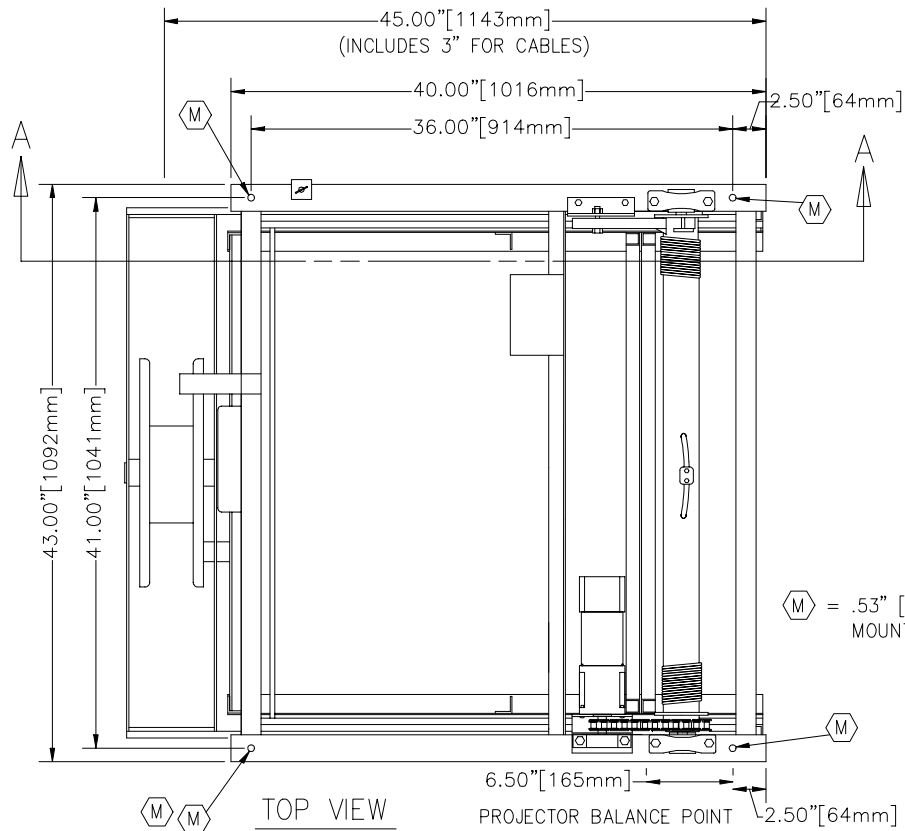

SVS 7EX SERIES PROJECTOR LIFTS

(SVS 7EX-15 SHOWN)

SECTION A-A

INSIDE VIEW (SHOWN IN SHOW POSITION)

FRONT VIEW

* HEIGHT VARIATION:

- 7-15 IS 20.50" [521mm]
- 7-18 IS 22.00" [559mm]
- 7-20 IS 23.50" [597mm]
- 7-22 IS 25.00" [635mm]

© COPYRIGHT	SCALE APPROX.	SVS INC.	
DRAWN BY: S.M.	5-96	PROJECT	SVS-7EX LIFT
CHECKED BY: C.H.	5-96	U.S. PATENT # 5,261,645 & # 5,366,203	
DESIGNED BY: SVS	10-91	DRAWING NO.	svs7excr.dwg
CAGE CODE: OKPR7	2-89	SERIAL NO.	1205 AND UP
PHONE: 850-522-4747		RELEASE DATE	REV.1 5-96