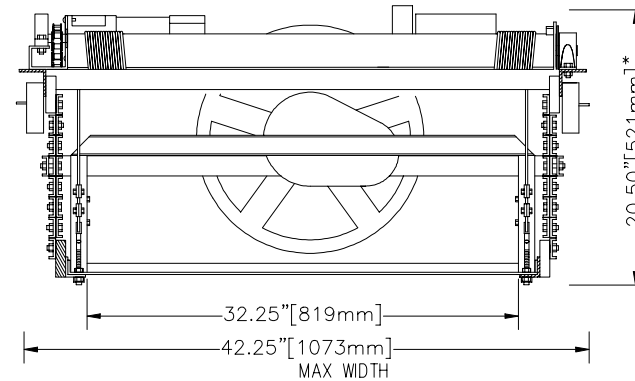

SVS 7EX SERIES PROJECTOR LIFTS

(SVS 7EX-15 SHOWN)

SECTION A-A

INSIDE VIEW (SHOWN IN SHOW POSITION)

FRONT VIEW

* HEIGHT VARIATION:

- 7-15 IS 20.50" [521mm]
- 7-18 IS 22.00" [559mm]
- 7-20 IS 23.50" [597mm]
- 7-22 IS 25.00" [635mm]

© COPYRIGHT	SCALE APPROX.	SVS INC.	
DRAWN BY: S.M.	5-96	PROJECT	SVS-7EX LIFT
CHECKED BY: C.H.	5-96	U.S. PATENT # 5,261,645 & # 5,366,203	
DESIGNED BY: SVS	10-91	DRAWING NO.	svs7excr.dwg
CAGE CODE: OKPR7	2-89	SERIAL NO.	1205 AND UP
PHONE: 850-522-4747		RELEASE DATE	REV.1 5-96