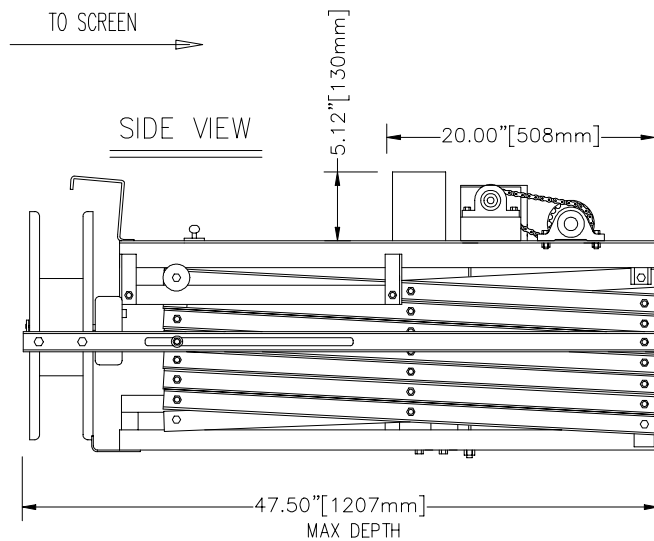

SVS 7EX SERIES PROJECTOR LIFTS

(SVS 7EX-15 SHOWN)

SECTION A-A

INSIDE VIEW (SHOWN IN SHOW POSITION)

FRONT VIEW

* HEIGHT VARIATION:

- 7-15 IS 20.50" [521mm]
- 7-18 IS 22.00" [559mm]
- 7-20 IS 23.50" [597mm]
- 7-22 IS 25.00" [635mm]

© COPYRIGHT	SCALE APPROX.	SVS INC.	
DRAWN BY: S.M.	5-96	PROJECT	SVS-7EX LIFT
CHECKED BY: C.H.	5-96	U.S. PATENT # 5,261,645 & # 5,366,203	
DESIGNED BY: SVS	10-91	DRAWING NO.	svs7excr.dwg
CAGE CODE: OKPR7	2-89	SERIAL NO.	1205 AND UP
PHONE: 850-522-4747		RELEASE DATE	REV.1 5-96