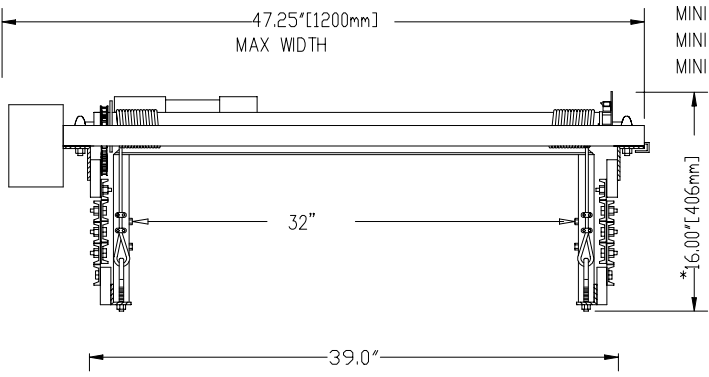

# SVS MINI 7EX SERIES PROJECTOR LIFTS

(SVS MINI 7EX-4 SHOWN)

TOP VIEW

SECTION A-A  
INSIDE VIEW  
(SHOWN IN SHOW POSITION)

SIDE VIEW

FRONT VIEW

\* HEIGHT VARIATION:  
MINI 7EX-4 IS 16.00" [406mm]  
MINI 7EX-6 IS 17.50" [445mm]  
MINI 7EX-7 IS 19.00" [483mm]

NOTE: FOR REFERENCE ONLY-  
ACCESSORIES/PROJECTOR MAY  
AFFECT OVERALL DIMENSIONS.

© COPYRIGHT		SCALE APPROX	SVS INC.	
DRAWN BY:	S.M.	4-96	MODEL SVS MINI 7EX	
CHECKED BY:	C.H.	4-96	US PATENT #5,261,645 & #5,366,203	
DESIGNED BY:	SVS	10-91	DRAWING NO. SVS-M7EX	DESCRIPTION DIMENSIONS
CAGE CODE:	OKPR7	2-89	SERIAL NO. 1205 AND UP	RELEASE DATE rev 2 9-01
PHONE	850-522-4747			