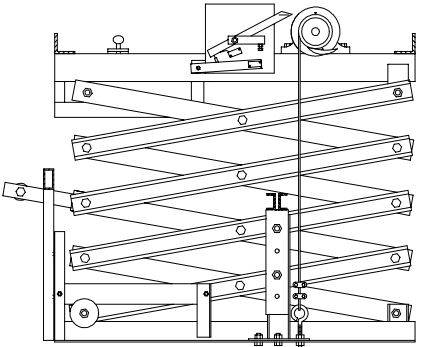

# SVS MINI 7EX SERIES PROJECTOR LIFTS

(SVS MINI 7EX-4 SHOWN)

TOP VIEW

SECTION A-A  
INSIDE VIEW  
(SHOWN IN SHOW POSITION)

SIDE VIEW

FRONT VIEW

\* HEIGHT VARIATION:  
MINI 7EX-4 IS 16.00" [406mm]  
MINI 7EX-6 IS 17.50" [445mm]  
MINI 7EX-7 IS 19.00" [483mm]

NOTE: FOR REFERENCE ONLY-  
ACCESSORIES/PROJECTOR MAY  
AFFECT OVERALL DIMENSIONS.

© COPYRIGHT		SCALE APPROX	SVS INC.	
DRAWN BY:	S.M.	4-96	MODEL SVS MINI 7EX	
CHECKED BY:	C.H.	4-96	US PATENT #5,261,645 & #5,366,203	
DESIGNED BY:	SVS	10-91	DRAWING NO. SVS-M7EX	DESCRIPTION DIMENSIONS
CAGE CODE:	OKPR7	2-89	SERIAL NO. 1205 AND UP	RELEASE DATE rev 2 9-01
PHONE	850-522-4747			