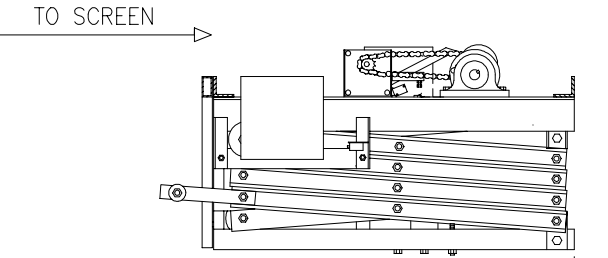

# SVS MINI 7EX SERIES PROJECTOR LIFTS

(SVS MINI 7EX-4 SHOWN)

TOP VIEW

SECTION A-A  
INSIDE VIEW  
(SHOWN IN SHOW POSITION)

SIDE VIEW

FRONT VIEW

\* HEIGHT VARIATION:  
MINI 7EX-4 IS 16.00" [406mm]  
MINI 7EX-6 IS 17.50" [445mm]  
MINI 7EX-7 IS 19.00" [483mm]

NOTE: FOR REFERENCE ONLY-  
ACCESSORIES/PROJECTOR MAY  
AFFECT OVERALL DIMENSIONS.

© COPYRIGHT		SCALE APPROX	SVS INC.	
DRAWN BY:	S.M.	4-96	MODEL SVS MINI 7EX	
CHECKED BY:	C.H.	4-96	US PATENT #5,261,645 & #5,366,203	
DESIGNED BY:	SVS	10-91	DRAWING NO. SVS-M7EX	DESCRIPTION DIMENSIONS
CAGE CODE:	OKPR7	2-89	SERIAL NO. 1205 AND UP	RELEASE DATE rev 2 9-01
PHONE	850-522-4747			