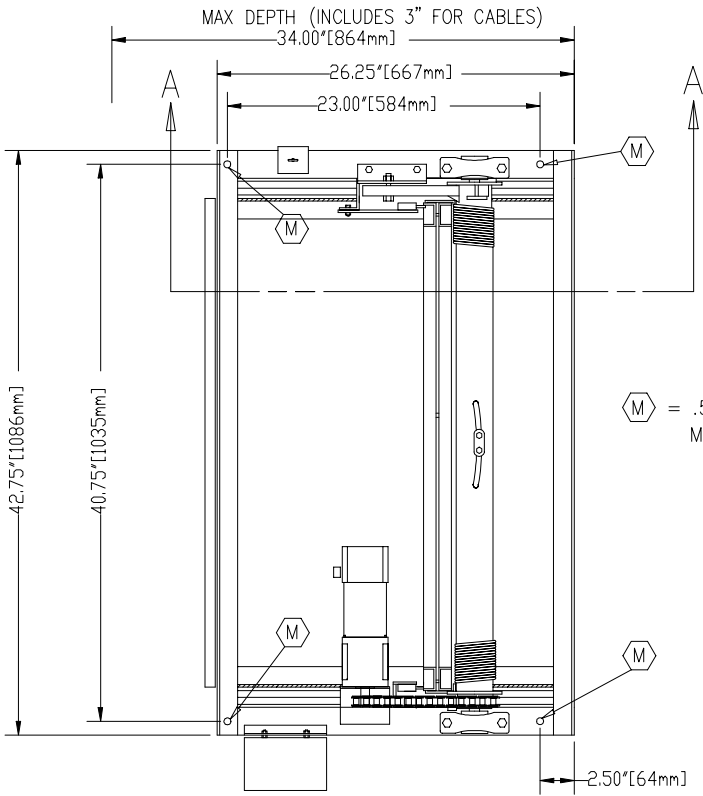

# SVS MINI 7EX SERIES PROJECTOR LIFTS

(SVS MINI 7EX-4 SHOWN)

TOP VIEW

SECTION A-A  
INSIDE VIEW  
(SHOWN IN SHOW POSITION)

SIDE VIEW

FRONT VIEW

\* HEIGHT VARIATION:  
MINI 7EX-4 IS 16.00" [406mm]  
MINI 7EX-6 IS 17.50" [445mm]  
MINI 7EX-7 IS 19.00" [483mm]

NOTE: FOR REFERENCE ONLY-  
ACCESSORIES/PROJECTOR MAY  
AFFECT OVERALL DIMENSIONS.

© COPYRIGHT		SCALE APPROX	SVS INC.	
DRAWN BY:	S.M.	4-96	MODEL SVS MINI 7EX	
CHECKED BY:	C.H.	4-96	US PATENT #5,261,645 & #5,366,203	
DESIGNED BY:	SVS	10-91	DRAWING NO. SVS-M7EX	DESCRIPTION DIMENSIONS
CAGE CODE:	OKPR7	2-89	SERIAL NO. 1205 AND UP	RELEASE DATE rev 2 9-01
PHONE	850-522-4747			