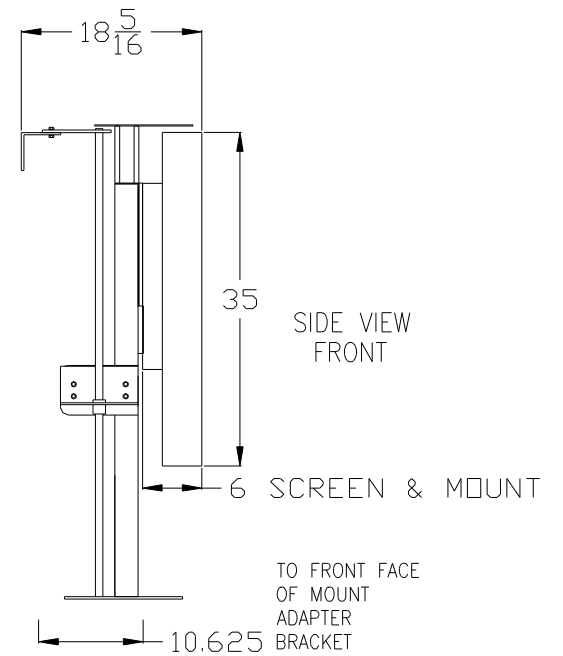

FRONT VIEW EXTENDED

FRONT VIEW CLOSED

TOP VIEW

SIDE VIEW FRONT

6 SCREEN & MOUNT

TO FRONT FACE OF MOUNT ADAPTER BRACKET

FOR REFERENCE ONLY - DIFFERENT FLAT PANEL DISPLAY MODELS MAY AFFECT OVERALL DIMENSIONS.

© COPYRIGHT	SCALE APPROX	SVS INC.	
DRAWN BY: D.B.		SVS COLUMN LIFT	
CHECKED BY: C.H.		DRAWING NO. COLUMN LIFT W SCREEN	
DESIGNED BY: SVS		SERIAL NO. 000	RELEASE DATE 11/10/08
CAGE CODE: OKPR7	2-89		
PHONE: 850-522-4747			