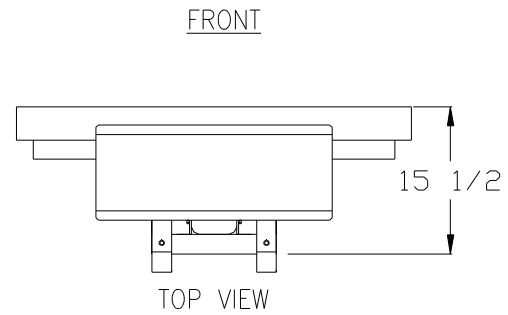

FRONT VIEW EXTENDED

FRONT VIEW CLOSED

TOP VIEW

SIDE VIEW FRONT

6 SCREEN & MOUNT

TO FRONT FACE OF MOUNT ADAPTER BRACKET

FOR REFERENCE ONLY - DIFFERENT FLAT PANEL DISPLAY MODELS MAY AFFECT OVERALL DIMENSIONS.

© COPYRIGHT	SCALE APPROX	SVS INC.	
DRAWN BY: D.B.		SVS COLUMN LIFT	
CHECKED BY: C.H.		DRAWING NO. COLUMN LIFT W SCREEN	
DESIGNED BY: SVS		SERIAL NO. 000	RELEASE DATE 11/10/08
CAGE CODE: OKPR7	2-89		
PHONE: 850-522-4747			