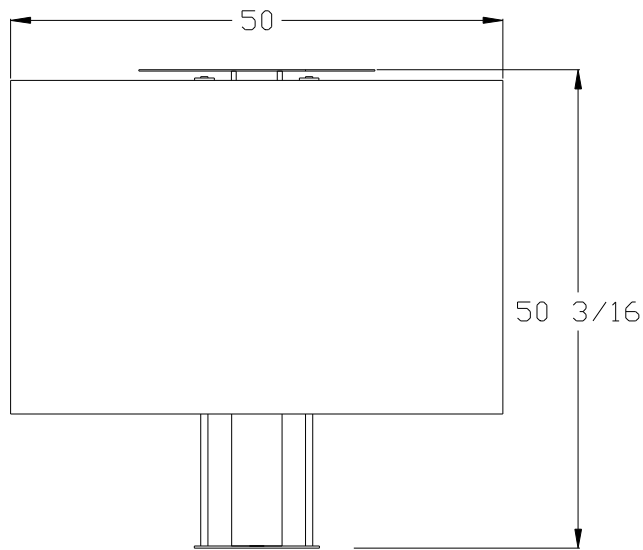

FRONT VIEW EXTENDED

FRONT VIEW CLOSED

TOP VIEW

SIDE VIEW FRONT

6 SCREEN & MOUNT

TO FRONT FACE OF MOUNT ADAPTER BRACKET

FOR REFERENCE ONLY - DIFFERENT FLAT PANEL DISPLAY MODELS MAY AFFECT OVERALL DIMENSIONS.

© COPYRIGHT	SCALE APPROX	SVS INC.	
DRAWN BY: D.B.		SVS COLUMN LIFT	
CHECKED BY: C.H.		DRAWING NO. COLUMN LIFT W SCREEN	
DESIGNED BY: SVS		SERIAL NO. 000	RELEASE DATE 11/10/08
CAGE CODE: OKPR7	2-89		
PHONE: 850-522-4747			