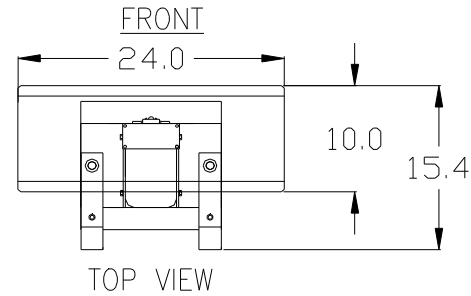

SVS COLUMN LIFT WITH CLOSURE ADAPTER KIT INSTALLED

FRONT VIEW EXTENDED

INCLUDED PARTS:

- 1 EA TMD-56
- 1 EA CL1CKP
- 4 EA CL1CAKC6
- 4 EA CL1CAKS
- 4 EA 8x32 SCREWS

TOP VIEW

FRONT VIEW CLOSED

SIDE VIEW FRONT

NOTE: THE CABINET OPENING WILL NEED TO BE LARGE ENOUGH TO ACCOMDATE YOUR DISPLAY SCREEN, SCREEN MOUNT, AND THE 24-INCH WIDE BY 13 1/3-INCH DEEP LIFT COLUMN WITH ADAPTER PLATE. SVS RECOMMENDS AT LEAST ONE INCH CLEARANCE ON ALL SIDES OF THE DISPLAY SCREEN.

© COPYRIGHT	SCALE APPROX	SVS INC.	
DRAWN BY: D.B.		SVS COLUMN LIFT	
CHECKED BY: C.H.		DRAWING NO. COLUMN LIFT WITH CLOSURE ADAPTER	
DESIGNED BY: SVS		SERIAL NO. 000	RELEASE DATE 11/03/05
CAGE CODE: OKPR7	2-89		
PHONE: 850-522-4747			