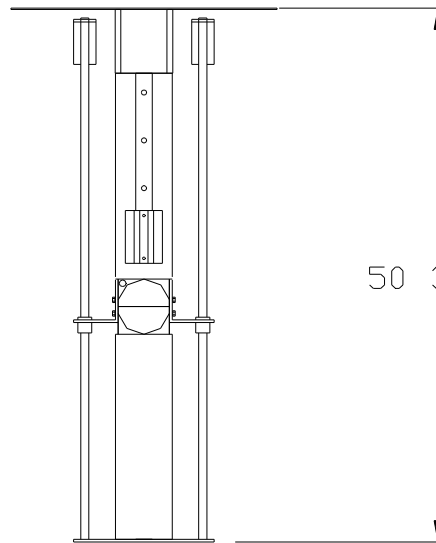

SVS COLUMN LIFT WITH CLOSURE ADAPTER KIT INSTALLED

FRONT VIEW EXTENDED

INCLUDED PARTS:

- 1 EA TMD-56
- 1 EA CL1CKP
- 4 EA CL1CAKC6
- 4 EA CL1CAKS
- 4 EA 8x32 SCREWS

TOP VIEW

FRONT VIEW CLOSED

SIDE VIEW FRONT

NOTE: THE CABINET OPENING WILL NEED TO BE LARGE ENOUGH TO ACCOMDATE YOUR DISPLAY SCREEN, SCREEN MOUNT, AND THE 24-INCH WIDE BY 13 1/3-INCH DEEP LIFT COLUMN WITH ADAPTER PLATE. SVS RECOMMENDS AT LEAST ONE INCH CLEARANCE ON ALL SIDES OF THE DISPLAY SCREEN.

© COPYRIGHT	SCALE APPROX	SVS INC.	
DRAWN BY: D.B.		SVS COLUMN LIFT	
CHECKED BY: C.H.		DRAWING NO. COLUMN LIFT WITH CLOSURE ADAPTER	
DESIGNED BY: SVS		SERIAL NO. 000	RELEASE DATE 11/03/05
CAGE CODE: OKPR7	2-89		
PHONE: 850-522-4747			