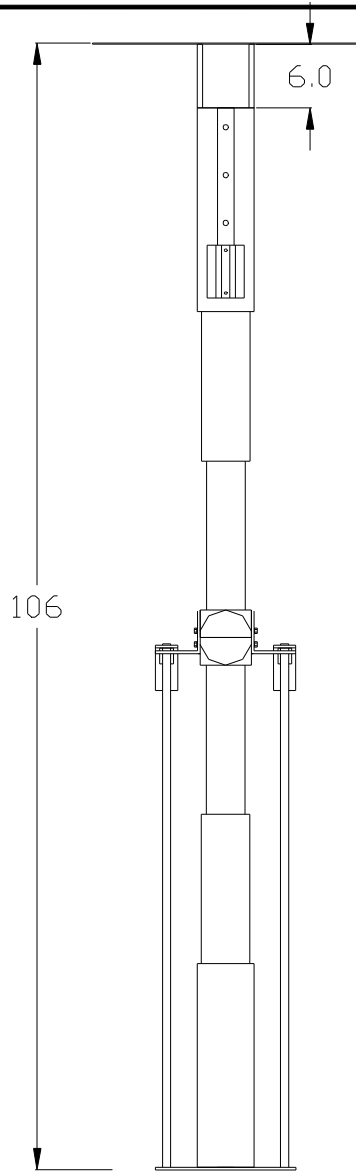

SVS COLUMN LIFT WITH CLOSURE ADAPTER KIT INSTALLED

FRONT VIEW EXTENDED

INCLUDED PARTS:

- 1 EA TMD-56
- 1 EA CL1CKP
- 4 EA CL1CAKC6
- 4 EA CL1CAKS
- 4 EA 8x32 SCREWS

TOP VIEW

FRONT VIEW CLOSED

SIDE VIEW FRONT

NOTE: THE CABINET OPENING WILL NEED TO BE LARGE ENOUGH TO ACCOMDATE YOUR DISPLAY SCREEN, SCREEN MOUNT, AND THE 24-INCH WIDE BY 13 1/3-INCH DEEP LIFT COLUMN WITH ADAPTER PLATE. SVS RECOMMENDS AT LEAST ONE INCH CLEARANCE ON ALL SIDES OF THE DISPLAY SCREEN.

© COPYRIGHT	SCALE APPROX	SVS INC.	
DRAWN BY: D.B.		SVS COLUMN LIFT	
CHECKED BY: C.H.		DRAWING NO. COLUMN LIFT WITH CLOSURE ADAPTER	
DESIGNED BY: SVS		SERIAL NO. 000	RELEASE DATE 11/03/05
CAGE CODE: OKPR7	2-89		
PHONE: 850-522-4747			