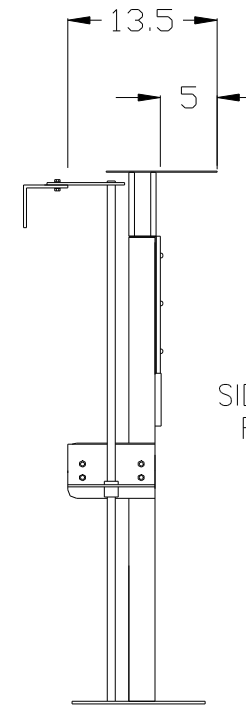

SVS COLUMN LIFT WITH CLOSURE ADAPTER KIT INSTALLED

FRONT VIEW EXTENDED

INCLUDED PARTS:

- 1 EA TMD-56
- 1 EA CL1CKP
- 4 EA CL1CAKC6
- 4 EA CL1CAKS
- 4 EA 8x32 SCREWS

TOP VIEW

FRONT VIEW CLOSED

SIDE VIEW FRONT

NOTE: THE CABINET OPENING WILL NEED TO BE LARGE ENOUGH TO ACCOMDATE YOUR DISPLAY SCREEN, SCREEN MOUNT, AND THE 24-INCH WIDE BY 13 1/3-INCH DEEP LIFT COLUMN WITH ADAPTER PLATE. SVS RECOMMENDS AT LEAST ONE INCH CLEARANCE ON ALL SIDES OF THE DISPLAY SCREEN.

© COPYRIGHT	SCALE APPROX	SVS INC.	
DRAWN BY: D.B.		SVS COLUMN LIFT	
CHECKED BY: C.H.		DRAWING NO. COLUMN LIFT WITH CLOSURE ADAPTER	
DESIGNED BY: SVS		SERIAL NO. 000	RELEASE DATE 11/03/05
CAGE CODE: OKPR7	2-89		
PHONE: 850-522-4747			