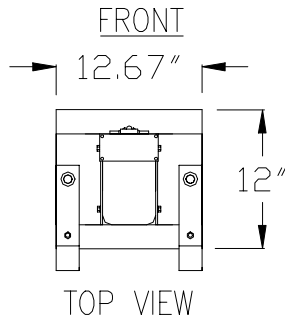

FRONT VIEW EXTENDED

TOP VIEW

FRONT VIEW CLOSED

SIDE VIEW

FRONT

© COPYRIGHT		SCALE APPROX		SVS INC.	
DRAWN BY: D.B.					
CHECKED BY: C.H.				DRAWING NO.	
DESIGNED BY: SVS				COLUMN LIFT	
CAGE CODE: OKPR7		2-89		DESCRIPTION DIMENSIONS	
PHONE: 850-522-4747				SERIAL NO. 000	
				RELEASE DATE 12/14/2004	