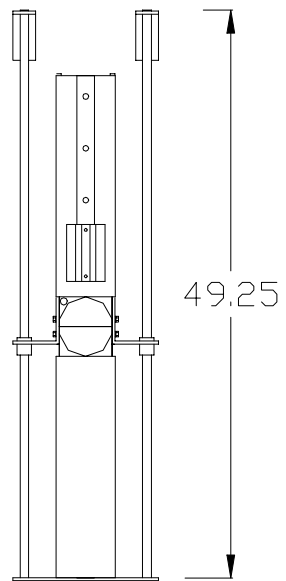

FRONT VIEW EXTENDED

TOP VIEW

FRONT VIEW CLOSED

SIDE VIEW

FRONT

© COPYRIGHT		SCALE APPROX		SVS INC.	
DRAWN BY: D.B.					
CHECKED BY: C.H.				DRAWING NO.	
DESIGNED BY: SVS				COLUMN LIFT	
CAGE CODE: OKPR7		2-89		DESCRIPTION DIMENSIONS	
PHONE: 850-522-4747				SERIAL NO. 000	
				RELEASE DATE 12/14/2004	