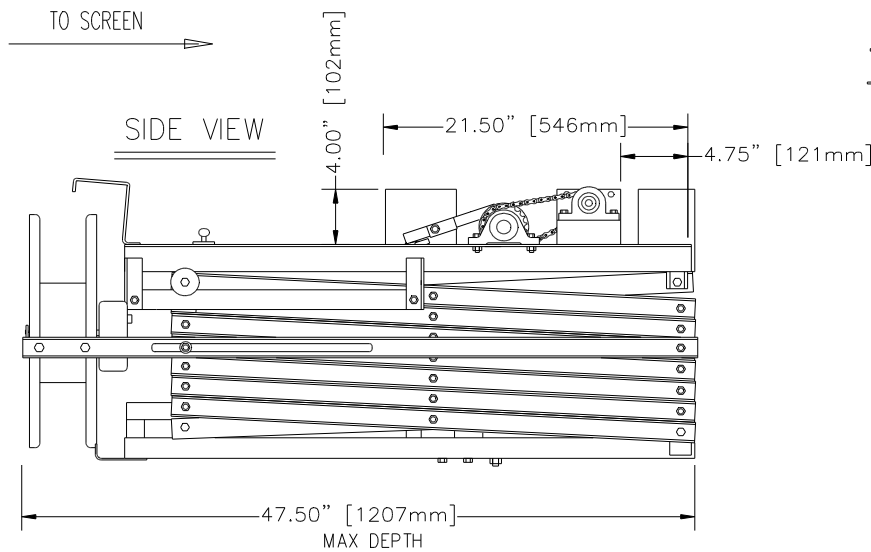

SVS 7EXRD SERIES PROJECTOR LIFTS

(SVS 7EXRD-15 SHOWN)

INSIDE VIEW (SHOWN IN SHOW POSITION)

FRONT VIEW

- * HEIGHT VARIATION:
- 7-15 IS 20.50" [521mm]
 - 7-18 IS 22.00" [559mm]
 - 7-20 IS 23.50" [597mm]
 - 7-22 IS 25.00" [635mm]

© COPYRIGHT	SCALE APPROX.	SVS INC.	
DRAWN BY: S.M.	5-96	PROJECT	SVS-7EXRD LIFT
CHECKED BY: C.H.	5-96	U.S. PATENT # 5,261,645 & # 5,366,203	
DESIGNED BY: SVS	10-91	DRAWING NO.	SVS7EXRD-15
CAGE CODE: OKPR7	2-89	DESCRIPTION	DIMENSIONS
PHONE: 850-522-4747		SERIAL NO.	1205 AND UP
		RELEASE DATE	REV.1 5-96