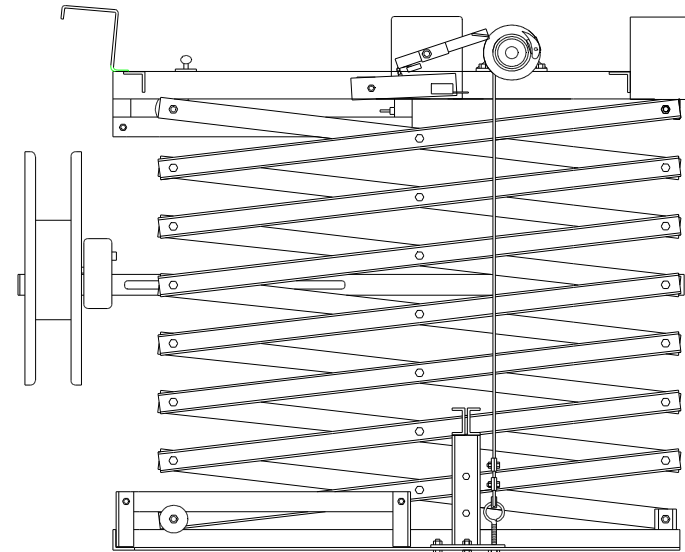

SVS 7EXRD SERIES PROJECTOR LIFTS

(SVS 7EXRD-15 SHOWN)

INSIDE VIEW (SHOWN IN SHOW POSITION)

FRONT VIEW

- * HEIGHT VARIATION:
- 7-15 IS 20.50" [521mm]
 - 7-18 IS 22.00" [559mm]
 - 7-20 IS 23.50" [597mm]
 - 7-22 IS 25.00" [635mm]

© COPYRIGHT	SCALE APPROX.	SVS INC.	
DRAWN BY: S.M.	5-96	PROJECT	SVS-7EXRD LIFT
CHECKED BY: C.H.	5-96	U.S. PATENT # 5,261,645 & # 5,366,203	
DESIGNED BY: SVS	10-91	DRAWING NO.	SVS7EXRD-15
CAGE CODE: OKPR7	2-89	DESCRIPTION	DIMENSIONS
PHONE: 850-522-4747		SERIAL NO.	1205 AND UP
		RELEASE DATE	REV.1 5-96