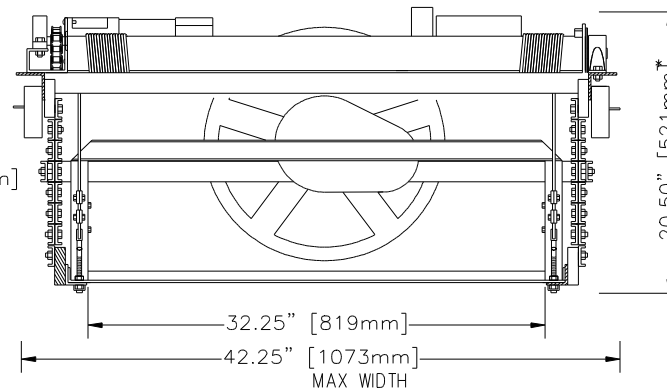

SVS 7EXRD SERIES PROJECTOR LIFTS

(SVS 7EXRD-15 SHOWN)

INSIDE VIEW (SHOWN IN SHOW POSITION)

FRONT VIEW

- * HEIGHT VARIATION:
- 7-15 IS 20.50" [521mm]
 - 7-18 IS 22.00" [559mm]
 - 7-20 IS 23.50" [597mm]
 - 7-22 IS 25.00" [635mm]

© COPYRIGHT	SCALE APPROX.	SVS INC.	
DRAWN BY: S.M.	5-96	PROJECT	SVS-7EXRD LIFT
CHECKED BY: C.H.	5-96	U.S. PATENT # 5,261,645 & # 5,366,203	
DESIGNED BY: SVS	10-91	DRAWING NO.	SVS7EXRD-15
CAGE CODE: OKPR7	2-89	DESCRIPTION	DIMENSIONS
PHONE: 850-522-4747		SERIAL NO.	1205 AND UP
		RELEASE DATE	REV.1 5-96