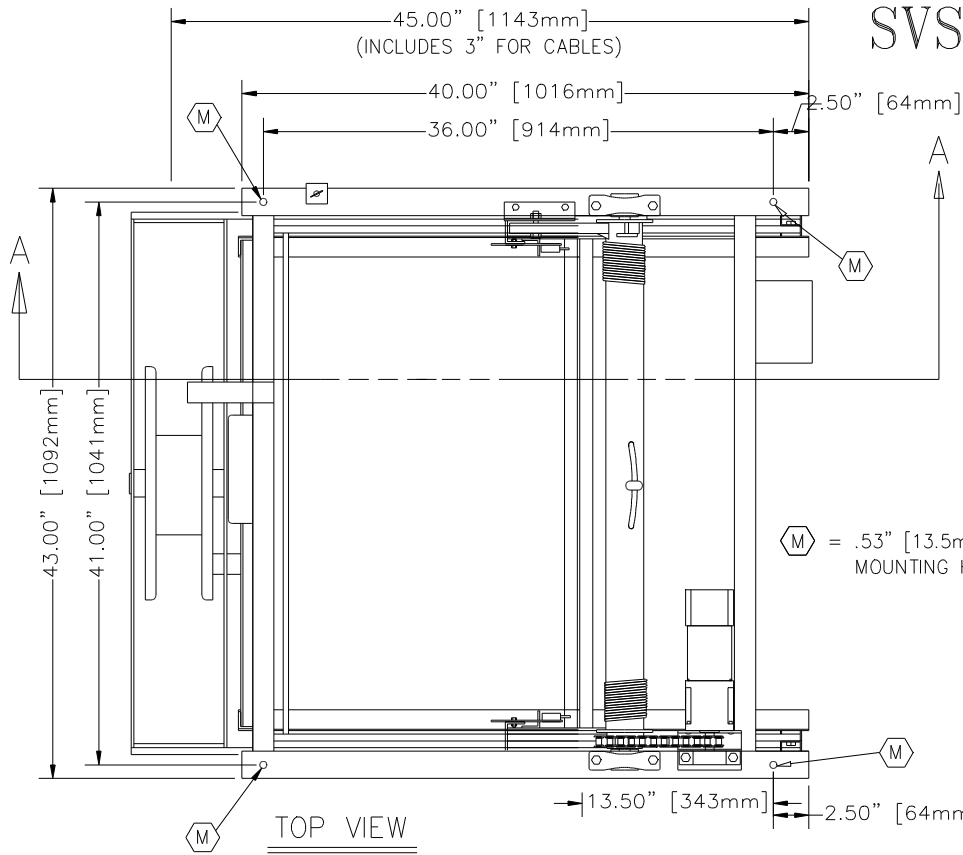

SVS 7EXRD SERIES PROJECTOR LIFTS

(SVS 7EXRD-15 SHOWN)

INSIDE VIEW (SHOWN IN SHOW POSITION)

FRONT VIEW

- * HEIGHT VARIATION:
- 7-15 IS 20.50" [521mm]
 - 7-18 IS 22.00" [559mm]
 - 7-20 IS 23.50" [597mm]
 - 7-22 IS 25.00" [635mm]

© COPYRIGHT	SCALE APPROX.	SVS INC.	
DRAWN BY: S.M.	5-96	PROJECT	SVS-7EXRD LIFT
CHECKED BY: C.H.	5-96	U.S. PATENT # 5,261,645 & # 5,366,203	
DESIGNED BY: SVS	10-91	DRAWING NO.	SVS7EXRD-15
CAGE CODE: OKPR7	2-89	DESCRIPTION	DIMENSIONS
PHONE: 850-522-4747		SERIAL NO.	1205 AND UP
		RELEASE DATE	REV.1 5-96