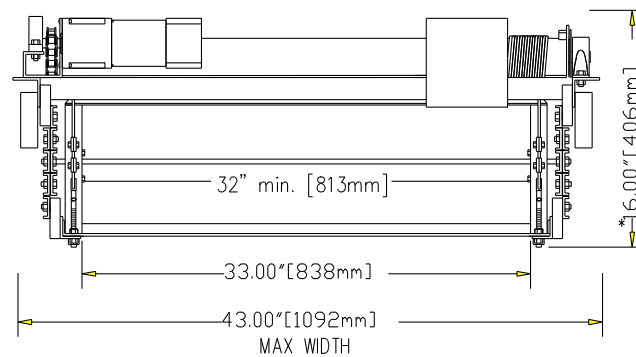

SVS 7EXRD SERIES PROJECTOR LIFTS

(SVS 7EXRD-9 SHOWN)

* HEIGHT VARIATION:

- 7EXRD-9 IS 16.00" [406mm]
- 7EXRD-11 IS 17.50" [445mm]
- 7EXRD-13 IS 19.00" [483mm]
- 7EXRD-15 IS 20.50" [521mm]
- 7EXRD-18 IS 22.00" [559mm]
- 7EXRD-20 IS 23.50" [597mm]
- 7EXRD-22 IS 25.00" [635mm]

NOTE: FOR REFERENCE ONLY-
ACCESSORIES/PROJECTOR MAY
AFFECT OVERALL DIMENSIONS.

© COPYRIGHT	SCALE APPROX.	SVS INC.	
DRAWN BY: S.M.	4-96	PROJECT	SVS-7EXRD LIFT
CHECKED BY: C.H.	4-96	U.S. PATENT # 5,261,645 & # 5,366,203	
DESIGNED BY: SVS	10-91	DRAWING NO.	SVS 7EXRD-9
CAGE CODE: OKPR7	2-89	DESCRIPTION DIMENSIONS	
PHONE: 850-522-4747		SERIAL NO.	1205 AND UP
		RELEASE DATE	REV.1 3-96