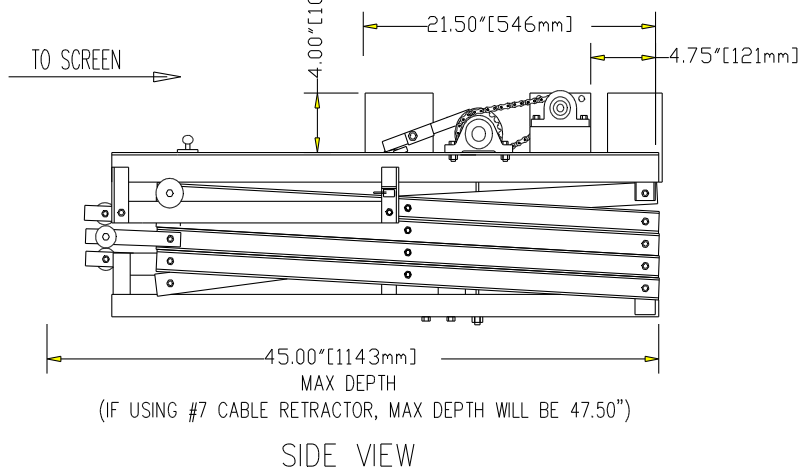

SVS 7EXRD SERIES PROJECTOR LIFTS

(SVS 7EXRD-9 SHOWN)

* HEIGHT VARIATION:

- 7EXRD-9 IS 16.00" [406mm]
- 7EXRD-11 IS 17.50" [445mm]
- 7EXRD-13 IS 19.00" [483mm]
- 7EXRD-15 IS 20.50" [521mm]
- 7EXRD-18 IS 22.00" [559mm]
- 7EXRD-20 IS 23.50" [597mm]
- 7EXRD-22 IS 25.00" [635mm]

NOTE: FOR REFERENCE ONLY-
ACCESSORIES/PROJECTOR MAY
AFFECT OVERALL DIMENSIONS.

© COPYRIGHT	SCALE APPROX.	SVS INC.	
DRAWN BY: S.M.	4-96	PROJECT	SVS-7EXRD LIFT
CHECKED BY: C.H.	4-96	U.S. PATENT # 5,261,645 & # 5,366,203	
DESIGNED BY: SVS	10-91	DRAWING NO.	SVS 7EXRD-9
CAGE CODE: OKPR7	2-89	DESCRIPTION DIMENSIONS	
PHONE: 850-522-4747		SERIAL NO.	1205 AND UP
		RELEASE DATE	REV.1 3-96