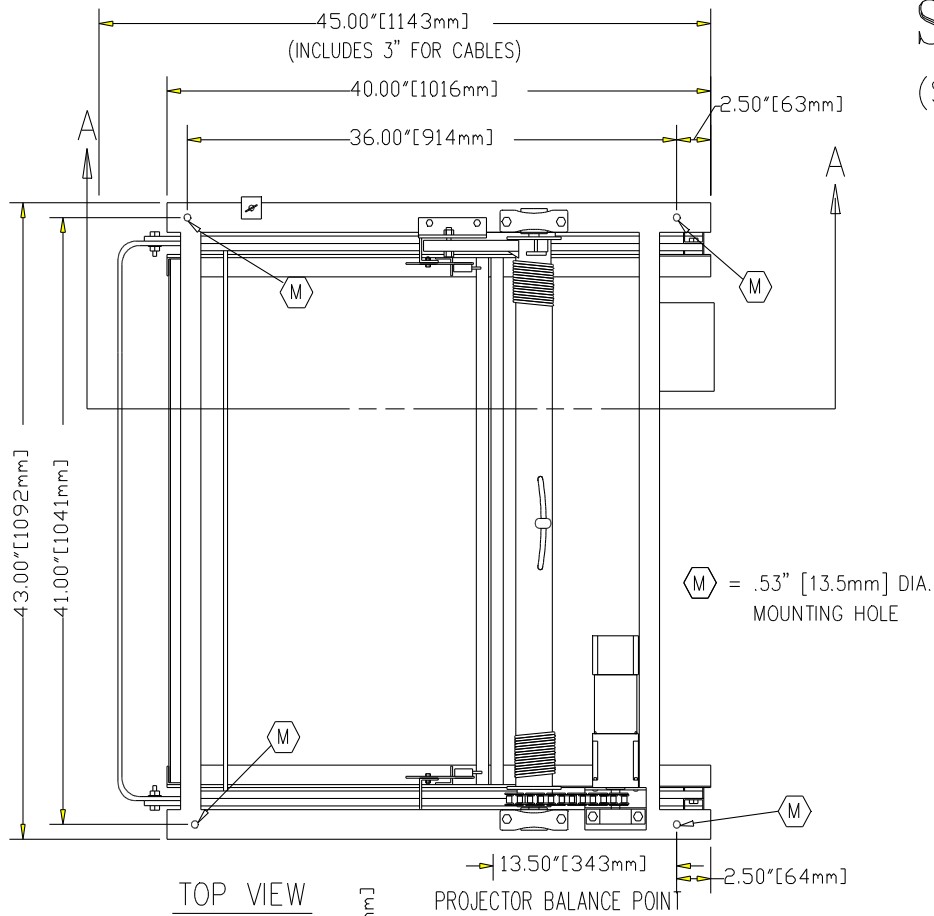

SVS 7EXRD SERIES PROJECTOR LIFTS

(SVS 7EXRD-9 SHOWN)

* HEIGHT VARIATION:

- 7EXRD-9 IS 16.00" [406mm]
- 7EXRD-11 IS 17.50" [445mm]
- 7EXRD-13 IS 19.00" [483mm]
- 7EXRD-15 IS 20.50" [521mm]
- 7EXRD-18 IS 22.00" [559mm]
- 7EXRD-20 IS 23.50" [597mm]
- 7EXRD-22 IS 25.00" [635mm]

NOTE: FOR REFERENCE ONLY-
ACCESSORIES/PROJECTOR MAY
AFFECT OVERALL DIMENSIONS.

© COPYRIGHT	SCALE APPROX.	SVS INC.	
DRAWN BY: S.M.	4-96	PROJECT	SVS-7EXRD LIFT
CHECKED BY: C.H.	4-96	U.S. PATENT # 5,261,645 & # 5,366,203	
DESIGNED BY: SVS	10-91	DRAWING NO.	SVS 7EXRD-9
CAGE CODE: OKPR7	2-89	DESCRIPTION DIMENSIONS	
PHONE: 850-522-4747		SERIAL NO.	1205 AND UP
		RELEASE DATE	REV.1 3-96