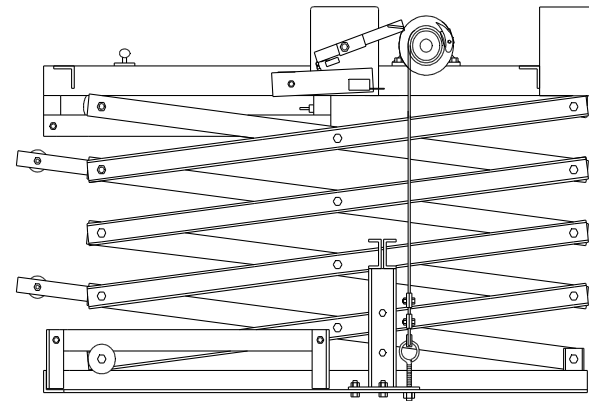

SVS 7EXRD SERIES PROJECTOR LIFTS

(SVS 7EXRD-9 SHOWN)

* HEIGHT VARIATION:

- 7EXRD-9 IS 16.00" [406mm]
- 7EXRD-11 IS 17.50" [445mm]
- 7EXRD-13 IS 19.00" [483mm]
- 7EXRD-15 IS 20.50" [521mm]
- 7EXRD-18 IS 22.00" [559mm]
- 7EXRD-20 IS 23.50" [597mm]
- 7EXRD-22 IS 25.00" [635mm]

NOTE: FOR REFERENCE ONLY-
ACCESSORIES/PROJECTOR MAY
AFFECT OVERALL DIMENSIONS.

© COPYRIGHT	SCALE APPROX.	SVS INC.	
DRAWN BY: S.M.	4-96	PROJECT	SVS-7EXRD LIFT
CHECKED BY: C.H.	4-96	U.S. PATENT # 5,261,645 & # 5,366,203	
DESIGNED BY: SVS	10-91	DRAWING NO.	SVS 7EXRD-9
CAGE CODE: OKPR7	2-89	DESCRIPTION DIMENSIONS	
PHONE: 850-522-4747		SERIAL NO.	1205 AND UP
		RELEASE DATE	REV.1 3-96