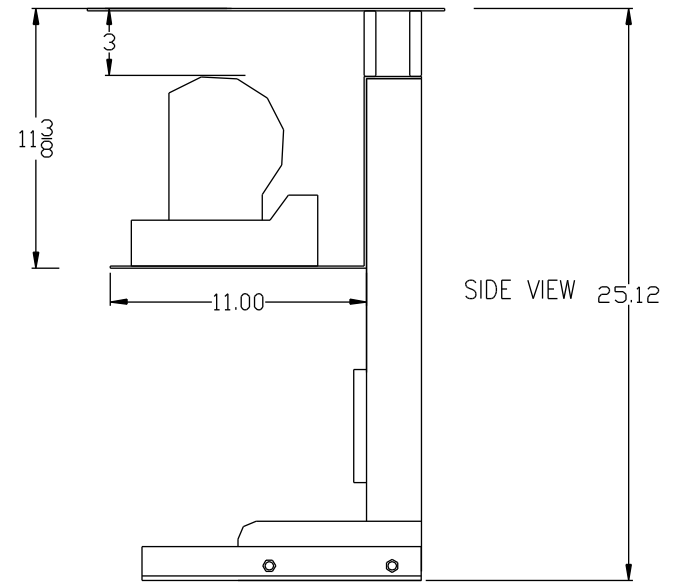

TMD LIFT WITH CLOSURE ADAPTER KIT & CAMERA

FRONT VIEW

TOP VIEW

PLATFORM: 11" X 11"
 CLOSURE ADAPTER: 16 3/4"D X 13"W

SIDE VIEW 25.12

© COPYRIGHT	SCALE APPROX	SVS INC.	
DRAWN BY: D.B.	11-03	TMD	
CHECKED BY: C.H.		DRAWING NO. TMD WITH CLOSURE ADAPTER - CAMERA.DWG	
DESIGNED BY: SVS		SERIAL NO. 0001 & UP	RELEASE DATE 12-15-05
CAGE CODE: OKPR7	2-89		
PHONE: 850-522-4747			