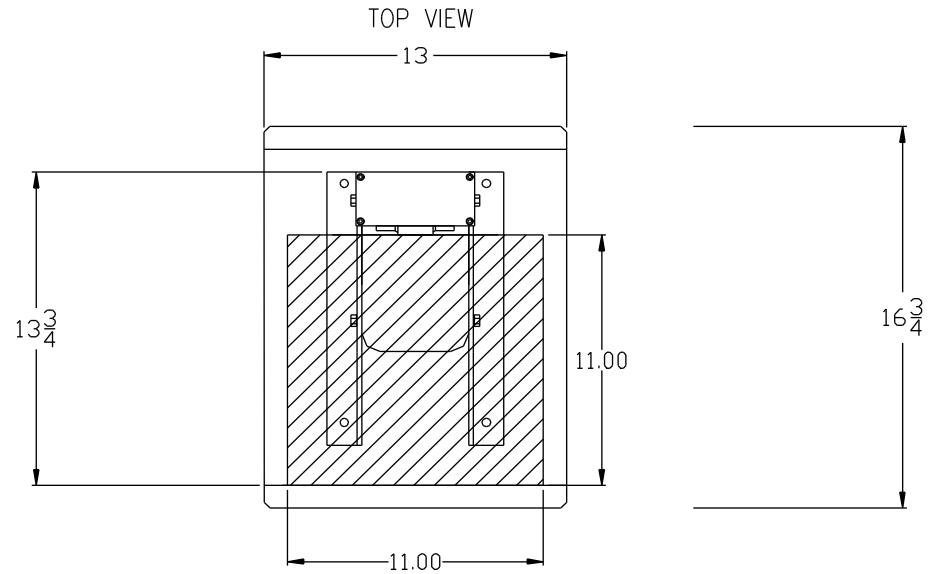

TMD LIFT WITH CLOSURE ADAPTER KIT & CAMERA

FRONT VIEW

TOP VIEW

PLATFORM: 11" X 11"
 CLOSURE ADAPTER: 16 3/4"D X 13"W

SIDE VIEW 25.12

© COPYRIGHT	SCALE APPROX	SVS INC.	
DRAWN BY: D.B.	11-03	TMD	
CHECKED BY: C.H.		DRAWING NO. TMD WITH CLOSURE ADAPTER - CAMERA.DWG	
DESIGNED BY: SVS		SERIAL NO. 0001 & UP	RELEASE DATE 12-15-05
CAGE CODE: OKPR7	2-89		
PHONE: 850-522-4747			