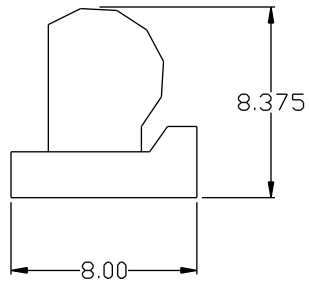

TMD LIFT WITH CLOSURE ADAPTER KIT & CAMERA

FRONT VIEW

TOP VIEW

PLATFORM: 11" X 11"
 CLOSURE ADAPTER: 16 3/4"D X 13"W

SIDE VIEW 25.12

© COPYRIGHT	SCALE APPROX	SVS INC.	
DRAWN BY: D.B.	11-03	TMD	
CHECKED BY: C.H.		DRAWING NO. TMD WITH CLOSURE ADAPTER - CAMERA.DWG	
DESIGNED BY: SVS		SERIAL NO. 0001 & UP	RELEASE DATE 12-15-05
CAGE CODE: OKPR7	2-89		
PHONE: 850-522-4747			