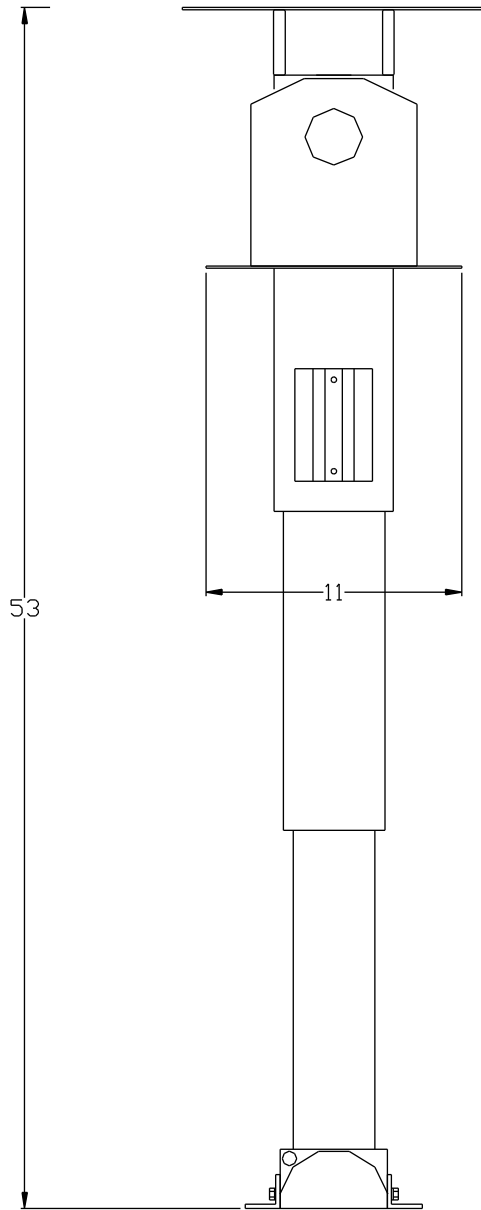

TMD LIFT WITH CLOSURE ADAPTER KIT & CAMERA

FRONT VIEW

TOP VIEW

PLATFORM: 11" X 11"
 CLOSURE ADAPTER: 16 3/4"D X 13"W

SIDE VIEW 25.12

© COPYRIGHT	SCALE APPROX	SVS INC.	
DRAWN BY: D.B.	11-03	TMD	
CHECKED BY: C.H.		DRAWING NO. TMD WITH CLOSURE ADAPTER - CAMERA.DWG	
DESIGNED BY: SVS		SERIAL NO. 0001 & UP	RELEASE DATE 12-15-05
CAGE CODE: OKPR7	2-89		
PHONE: 850-522-4747			