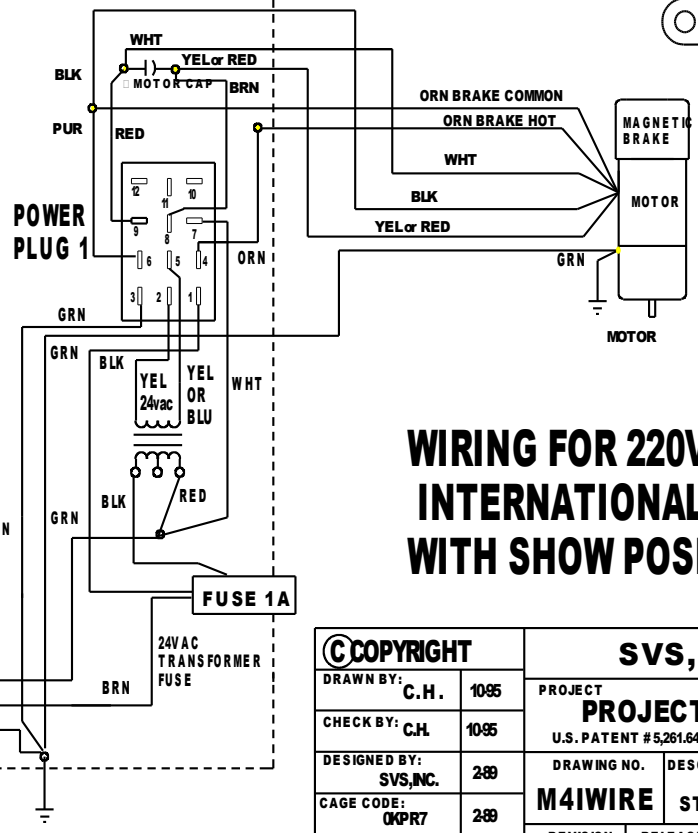

WALL PLATE CONTROLLER

SOLID STATE MOTOR CONTROL (SEE BOARD SCHEMATIC)

WIRING FOR 220V INTERNATIONAL MINI 4 WITH SHOW POSITION

| | | | |
|------------------------|------------|-------------------------------------|-------------------------------|
| ©COPYRIGHT | | SVS, INC. | |
| DRAWN BY: C.H. | 1095 | PROJECT PROJECTOR LIFT | |
| CHECK BY: C.H. | 1095 | U.S. PATENT # 5,261,645 & 5,366,203 | |
| DESIGNED BY: SVS, INC. | 289 | DRAWING NO. | DESCRIPTION |
| CAGE CODE: QKPR7 | 289 | M4IWIRE | SOLID STATE CONTROLLER |
| PHONE 850-522-4747 | REVISION 6 | RELEASE DATE 7-00 | SER # AND UP 5000 |