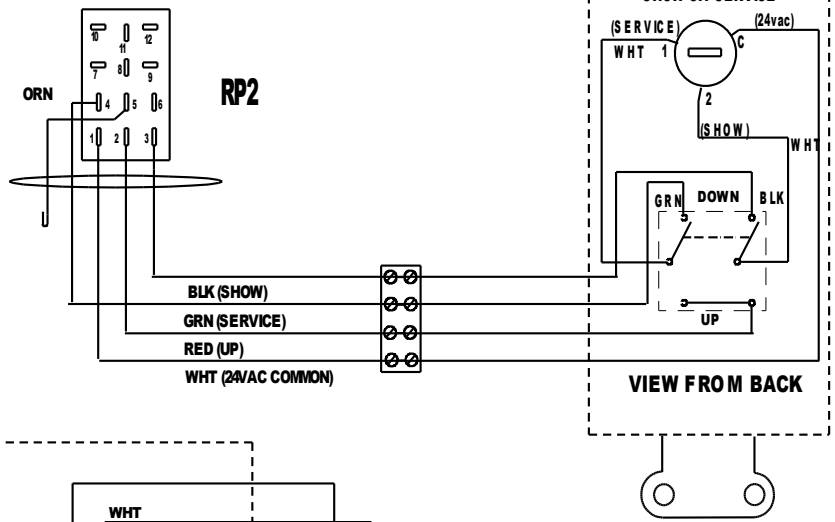

WALL PLATE CONTROLLER

SOLID STATE MOTOR CONTROL (SEE BOARD SCHEMATIC)

WIRING FOR 220V INTERNATIONAL MINI 4 WITH SHOW POSITION

| | | | |
|------------------------|------------|-------------------------------------|-------------------------------|
| ©COPYRIGHT | | SVS, INC. | |
| DRAWN BY: C.H. | 1095 | PROJECT PROJECTOR LIFT | |
| CHECK BY: C.H. | 1095 | U.S. PATENT # 5,261,645 & 5,366,203 | |
| DESIGNED BY: SVS, INC. | 289 | DRAWING NO. | DESCRIPTION |
| CAGE CODE: QKPR7 | 289 | M4IWIRE | SOLID STATE CONTROLLER |
| PHONE 850-522-4747 | REVISION 6 | RELEASE DATE 7-00 | SER # AND UP 5000 |